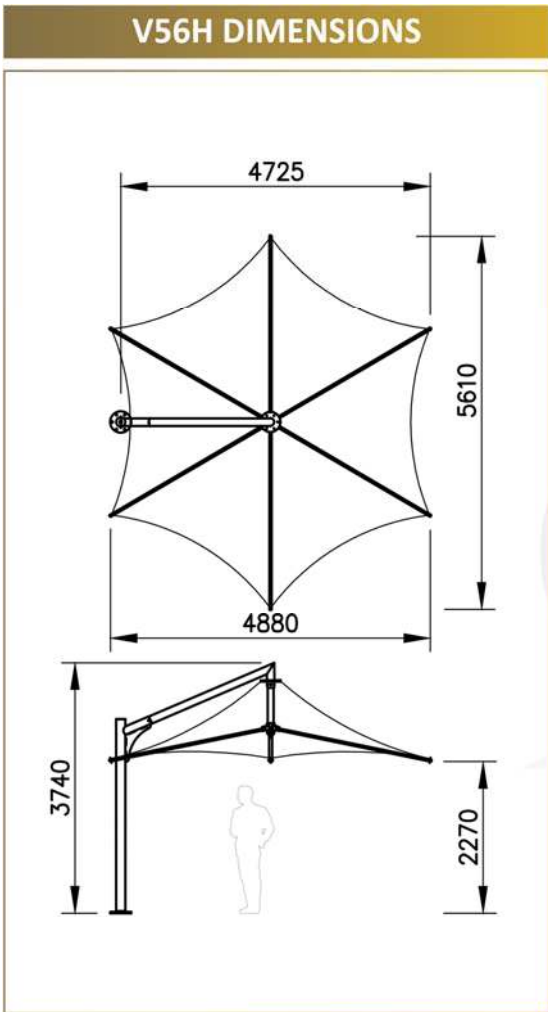

STYLES AVAILABLE			WIND RATING		FRAME MATERIAL		COLUMN TYPE			FEATURES			PRICE		
SQUARE	HEXAGONAL	RECTANGULAR	148kmph CLOSED	112kmph OPEN	ALUMINIUM	STEEL	CENTRE COLUMN	CANTILEVERED	GAZBO	PORTABLE	FIXED	RETRACTABLE	ENTRY LEVEL	STANDARD	PREMIUM

*The Vista range has a cantilevered frame ideal for pools, cafes and public spaces where clear space under the canopy is preferred. The optional 360 degree pivoting base is perfect for utilising the shade at varying times of the day or for covering more than one area.*

- Available in square, hexagonal and rectangular shapes.
- 2.4m – 5.6m standard sizing.
- Proprietary concealed winding mechanism allows for quick retracting in extreme weather.
- Made from a hot dipped galvanised structural steel, powder coated to any Dulux/Interpon colour.
- Low maintenance, translucent, heat reflective, UV treated and fully welded architectural grade PVC membrane available in a large variety of colours.
- Marine grade stainless steel catenary cable and fittings.
- 5 year structural warranty on the frame & 2 year warranty on the canopy.
- Engineer wind rated to 112 kph (W33) open & 148 kph (W41) closed.
- Accessory options include 360 degree pivot base, PVC curtains, rain diverters, link panels (joining umbrellas), corporate branding, down/up lights, heaters and speaker systems.

4M VISTA HEXAGONAL CANTILEVER UMBRELLAS

VISTA 4M SQUARE UMBRELLAS WITH INTERNAL FRAME OPTION